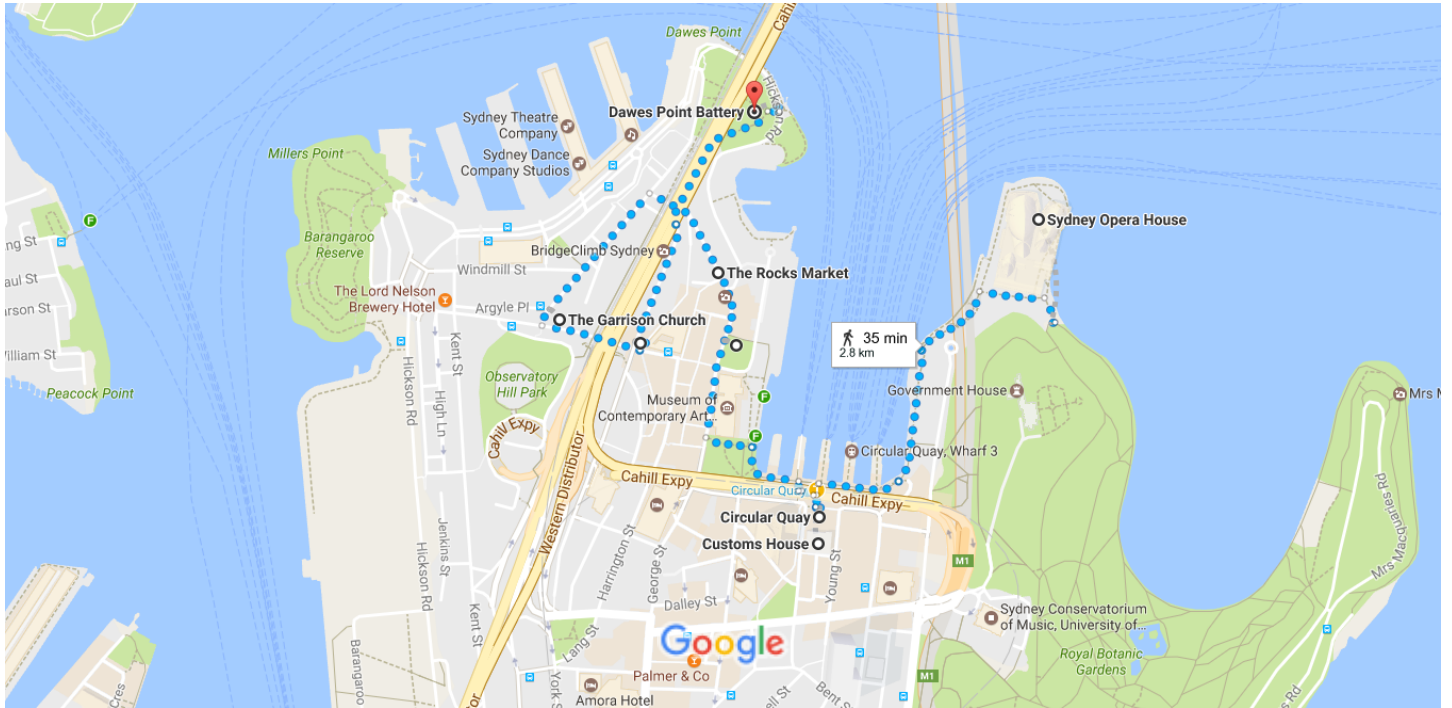

Sydney Opera House, Circular Quay, Customs House, The Rocks (Cadman's Cottage, The Rocks Market, The Argyle Cut, The Garrison Church, Dawes Battery)

Map data ©2017 Google 200 m

Sydney Opera House

Bennelong Point, Sydney NSW 2000, Australia

- ↶ 8. Turn left 9 m

10 min (800 m)

Circular Quay

Sydney NSW, Australia

↑ 9. Head west

0.0 km

1 s (0.0 km)

Customs House

31 Alfred St, Sydney NSW 2000, Australia

↑ 10. Head west

8 m

↷ 11. Turn right toward George St

23 m

↶ 12. Turn left toward George St

7 m

13. Walk for 23 m

↑ 19. Head north on George St toward Mill Ln

i Destination will be on the left

140 m

2 min (140 m)

The Rocks Market

George St, The Rocks NSW 2000, Australia

↑ 20. Head northwest on George St toward Gloucester Walk